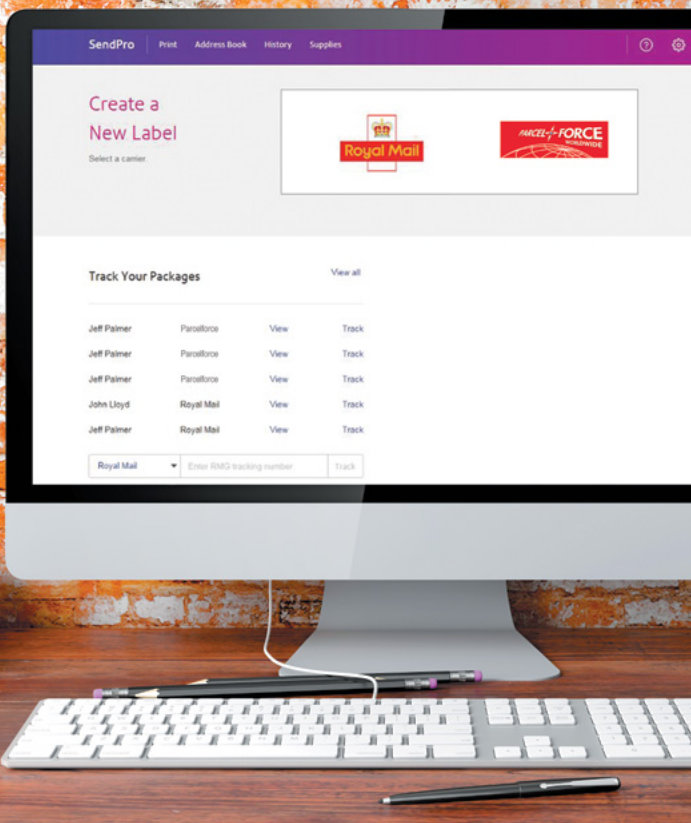

SendPro® Online

“Yes, it was delivered. Yes, you saved money.”

Now there’s a smarter and easier way to manage your domestic and international parcels.

We give you the best price with free delivery confirmation to help you stay competitive and increase your margins.

SendPro Online is scalable to fit your business, whatever the size.

Access a faster, more convenient way to send.

SendPro Online, the easy-to-use online application simplifies every step of your daily shipping process and delivers savings to your bottom line. And with a free delivery confirmation service at no extra cost, you’ll eliminate wasting time and finances answering customer enquiries about the location of their orders.

Prove orders are received successfully at no extra cost. Stop repeat claims on orders.

Track all parcel shipments and costs in a single interface.

Save up to 75% with Royal Mail® and Parcelforce® Worldwide contracted rates¹.

A single interface designed to help you easily evaluate delivery times and costs.

Take advantage of £20 parcel protection with national/international delivery as standard.

It’s all on one, easy-to-use online portal.
Reduce your shipping costs today by signing up for SendPro. Online

Visit pitneybowes.com/uk to get started today.

¹ Save up to 75% versus Royal Mail® and Parcelforce® Worldwide non-contract prices via www.parcelforce.com. Savings do not include equipment running costs or consumables. No minimum volumes needed (prices correct as at 25th March 2019).